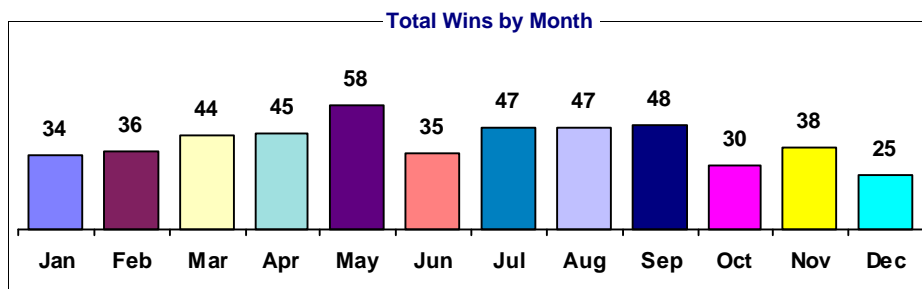

Unbridled

Total Wins: 487
Total Dirt Wins: 389
Total Turf Wins: 98
Dirt / Turf: 4.0
Mud %: 14.4
Non-Firm Turf %: 13.3
Maturity Factor: 45

Type	Freq	% Total	Distance %							Purse %						Days %					FTS
			<6	=6	6.5-7.5	8-8.5	9-10	>10	<=10	11-20	21-30	31-40	41-50	>50	<=6	7-22	23-36	37-60	>60		
1	178	36.6	5.1	28.1	16.3	43.3	7.3		14.0	30.3	20.2	10.1	9.6	15.7		0.80	1.11	1.19	1.44		
2	77	15.8	7.8	23.4	15.6	49.4	3.9		13.0	28.6	26.0	16.9	15.6			0.74	0.98	1.84	1.19	1.17	
3	15	3.1	13.3			66.7	13.3	6.7		13.3	40.0	13.3	20.0	13.3		0.66	1.10	0.44	2.53		
4	60	12.3	18.3	1.7	3.3	56.7	20.0			6.7	18.3	30.0	15.0	30.0		0.82	1.37	0.67	1.04		
5	94	19.3	28.7	25.5	12.8	31.9	1.1		1.1	23.4	37.2	14.9	18.1	5.3		0.86	1.07	1.15	1.24	1.20	
6	14	2.9	7.1			71.4	21.4			28.6	28.6	21.4	21.4			0.74	1.24	1.18	0.75	0.76	
7	9	1.8				88.9	11.1			11.1		44.4	11.1	33.3		0.71	0.66	1.45	1.86		
8	40	8.2	17.5	27.5	17.5	35.0	2.5			20.0	35.0	2.5	5.0	37.5		1.32	0.96	0.69	0.57		
Dirt	389	79.9	12.6	26.5	15.4	40.9	4.6		9.3	27.2	27.0	11.8	12.3	12.3		0.83	1.07	1.23	1.26	1.67	
Turf	98	20.1	14.3	1.0	2.0	63.3	18.4	1.0		11.2	21.4	27.6	16.3	23.5		0.76	1.25	0.83	1.30	0.84	