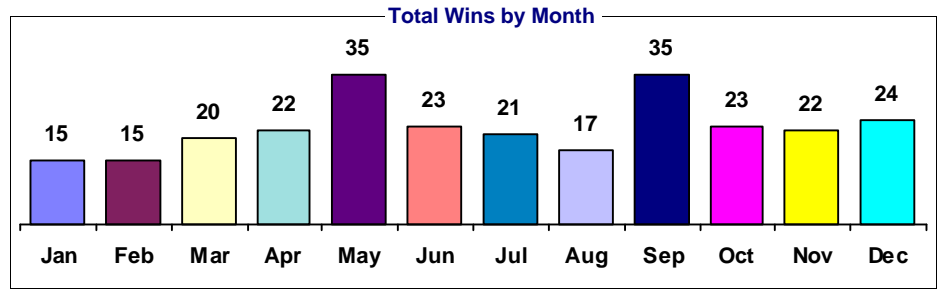

Tiznow

Total Wins: 272
Total Dirt Wins: 234
Total Turf Wins: 38
Dirt / Turf: 6.2
Mud %: 11.5
Non-Firm Turf %: 18.4
Maturity Factor: 34

Type	Freq	% Total	Distance %							Purse %							Days %					FTS
			<6	=6	6.5-7.5	8-8.5	9-10	>10	<=10	11-20	21-30	31-40	41-50	>50	<=6	7-22	23-36	37-60	>60			
1	115	42.3	1.7	12.2	13.0	65.2	7.0	0.9	9.6	20.0	12.2	6.1	19.1	33.0		0.56	1.48	1.10	1.64			
2	54	19.9	7.4	38.9	11.1	38.9	3.7		3.7	42.6	16.7	3.7	25.9	7.4	4.61	0.68	0.76	1.36	2.06	1.66		
3	8	2.9	25.0			75.0			12.5		62.5		25.0			0.31	1.65	0.82	1.90			
4	20	7.4	5.0			75.0	20.0			5.0	20.0	10.0	25.0	40.0		0.82	0.61	2.01	1.16			
5	47	17.3	10.6	19.1	21.3	40.4	8.5		6.4	8.5	29.8	21.3	29.8	4.3		0.90	1.05	1.09	1.23	0.77		
6	9	3.3	11.1	11.1	11.1	55.6	11.1			33.3	22.2		44.4			0.59	0.59	2.84		2.36		
7	1	0.4				100.0							100.0						8.35			
8	18	6.6		11.1	11.1	66.7	11.1				16.7	5.6	16.7	61.1		0.31	1.21	1.84	1.26			
Dirt	234	86.0	4.7	19.7	14.1	54.3	6.8	0.4	6.8	21.4	17.1	8.5	22.6	23.5	0.85	0.62	1.24	1.22	1.72	1.23		
Turf	38	14.0	10.5	2.6	2.6	71.1	13.2		2.6	10.5	28.9	5.3	31.6	21.1		0.64	0.82	1.85	1.38	4.33		