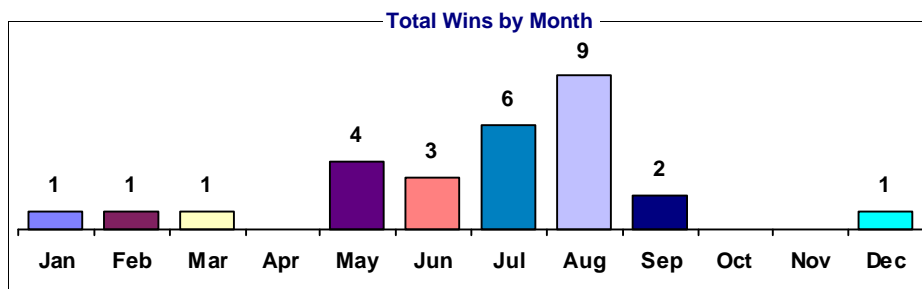

# Ten Most Wanted

**Total Wins:** 12  
**Total Dirt Wins:** 12  
**Total Turf Wins:**  
**Dirt / Turf:**  
**Mud %:** 16.7  
**Non-Firm Turf %**  
**Maturity Factor:** 33

Type	Freq	% Total	Distance %					Purse %					Days %					FTS		
			<6	=6	6.5-7.5	8-8.5	9-10	>10	<=10	11-20	21-30	31-40	41-50	>50	<=6	7-22	23-36		37-60	>60
1	1	8.3				100.0			100.0						2.14					
2	3	25.0			66.7	33.3			66.7				33.3		1.45	1.22				
3																				
4																				
5	6	50.0	16.7	66.7		16.7			16.7	33.3	16.7		33.3		1.51		2.30		2.02	
6																				
7																				
8	2	16.7		50.0		50.0					50.0		50.0				5.52			
Dirt	12	100.0	8.3	41.7	16.7	33.3			33.3	16.7	16.7		33.3		1.22	0.37	2.35		4.78	
Turf																				