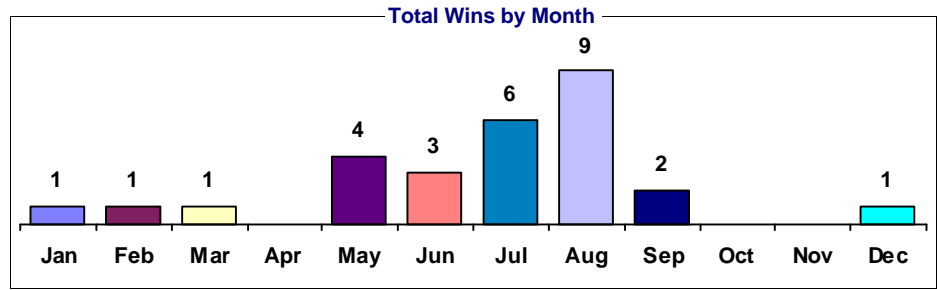

# Tale of the Cat

**Total Wins:** 736  
**Total Dirt Wins:** 637  
**Total Turf Wins:** 99  
**Dirt / Turf:** 6.4  
**Mud %:** 13.5  
**Non-Firm Turf %:** 12.1  
**Maturity Factor:** 39

Type	Freq	% Total	Distance %					Purse %						Days %					FTS	
			<6	=6	6.5-7.5	8-8.5	9-10	>10	<=10	11-20	21-30	31-40	41-50	>50	<=6	7-22	23-36	37-60		>60
1	318	43.2	5.7	38.7	21.1	32.1	2.5		10.4	22.6	23.9	14.5	15.4	13.2	1.02	0.75	1.14	1.24	1.47	
2	101	13.7	16.8	43.6	17.8	21.8			5.0	42.6	20.8	19.8	11.9			0.75	1.00	1.84	1.09	2.52
3	29	3.9	24.1	3.4	3.4	55.2	13.8		6.9	6.9	51.7	10.3	17.2	6.9		0.64	1.35	0.73	1.69	1.42
4	60	8.2	25.0	5.0	6.7	46.7	15.0	1.7	1.7	8.3	26.7	20.0	21.7	21.7		0.87	1.12	0.86	1.29	
5	156	21.2	31.4	39.1	16.0	10.9	2.6		1.3	16.7	32.1	13.5	32.1	4.5		0.85	1.19	0.89	1.27	1.43
6	8	1.1	37.5		12.5	50.0				12.5	12.5	12.5	50.0	12.5			1.78	1.90		1.99
7	2	0.3		50.0		50.0							50.0	50.0		1.60	1.49			
8	62	8.4	8.1	37.1	21.0	30.6	3.2			6.5	16.1	19.4	21.0	37.1		0.76	1.14	1.25	0.91	
Dirt	637	86.5	14.0	39.4	19.3	25.1	2.2		6.3	22.8	24.6	15.5	19.5	11.3	0.66	0.76	1.15	1.27	1.28	2.16
Turf	99	13.5	25.3	5.1	6.1	49.5	13.1	1.0	3.0	8.1	32.3	16.2	23.2	17.2		0.78	1.22	0.85	1.33	2.08