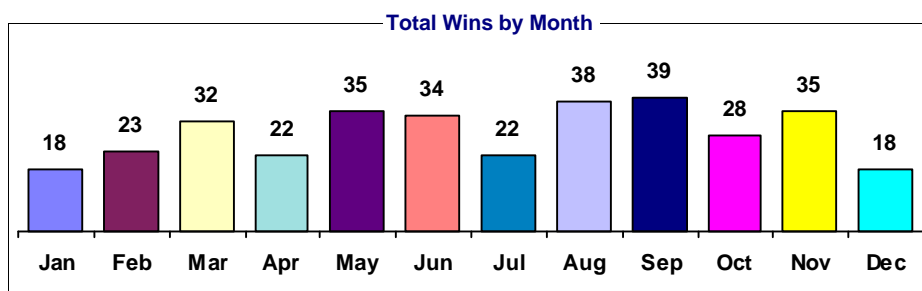

# Summer Squall

**Total Wins:** 344  
**Total Dirt Wins:** 287  
**Total Turf Wins:** 57  
**Dirt / Turf:** 5.0  
**Mud %:** 15.7  
**Non-Firm Turf %:** 19.3  
**Maturity Factor:** 26

Type	Freq	% Total	Distance %						Purse %						Days %					
			<6	=6	6.5-7.5	8-8.5	9-10	>10	<=10	11-20	21-30	31-40	41-50	>50	<=6	7-22	23-36	37-60	>60	FTS
1	150	43.6	5.3	20.7	19.3	48.7	6.0		13.3	32.0	23.3	12.0	7.3	12.0		0.87	1.14	1.17	1.04	
2	54	15.7	9.3	29.6	14.8	46.3			18.5	37.0	25.9	7.4	9.3	1.9		0.91	1.15	1.53	0.59	1.66
3	10	2.9		10.0		60.0	30.0			20.0	40.0		30.0	10.0		1.73		0.66	1.52	
4	43	12.5	4.7	4.7	2.3	67.4	16.3	4.7	2.3	20.9	9.3	20.9	16.3	30.2		1.21	1.06	0.93	0.36	
5	65	18.9	27.7	23.1	13.8	33.8	1.5		26.2	18.5	20.0	18.5	13.8	3.1	5.43	0.94	1.10	1.17	0.44	0.75
6	4	1.2				100.0				25.0	25.0	25.0	25.0				0.99	1.58	2.99	1.33
7																				
8	18	5.2	5.6	50.0	5.6	38.9			11.1	11.1	44.4		5.6	27.8		0.46	1.36	1.23	1.26	
Dirt	287	83.4	11.1	24.7	16.4	44.3	3.5		17.1	28.6	24.4	11.8	9.1	9.1	0.70	0.87	1.16	1.23	0.83	1.20
Turf	57	16.6	3.5	5.3	1.8	68.4	17.5	3.5	1.8	21.1	15.8	17.5	19.3	24.6		1.26	0.88	0.92	0.70	0.72