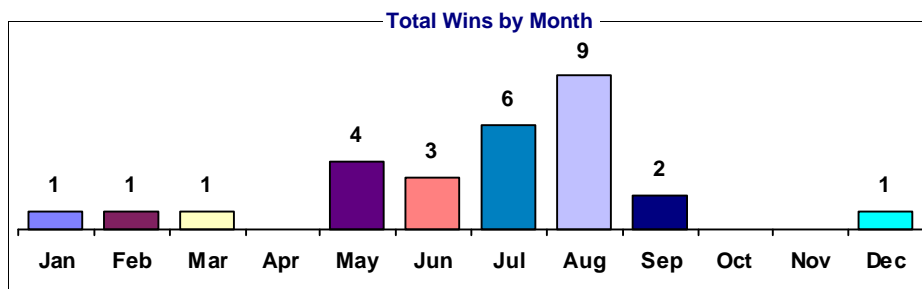

# Ride the Rails

**Total Wins:** 51  
**Total Dirt Wins:** 46  
**Total Turf Wins:** 5  
**Dirt / Turf:** 9.2  
**Mud %:** 17.4  
**Non-Firm Turf %**  
**Maturity Factor:** 100

Type	Freq	% Total	Distance %					Purse %					Days %							
			<6	=6	6.5-7.5	8-8.5	9-10	>10	<=10	11-20	21-30	31-40	41-50	>50	<=6	7-22	23-36	37-60	>60	FTS
1	39	76.5		12.8	17.9	56.4	12.8		15.4	46.2	12.8	7.7	7.7	10.3		0.71	1.31	1.44	0.86	
2	5	9.8			40.0	60.0			40.0	40.0	20.0					1.31	0.73	1.63		
3	1	2.0				100.0				100.0						2.47				
4	4	7.8				75.0	25.0			75.0				25.0		0.69	2.29			
5	1	2.0		100.0						100.0						2.27				
6																				
7																				
8	1	2.0				100.0						100.0					2.73			
Dirt	46	90.2		13.0	19.6	56.5	10.9		17.4	45.7	13.0	8.7	6.5	8.7		0.81	1.24	1.38	0.66	
Turf	5	9.8				80.0	20.0			80.0				20.0		1.09	1.85			