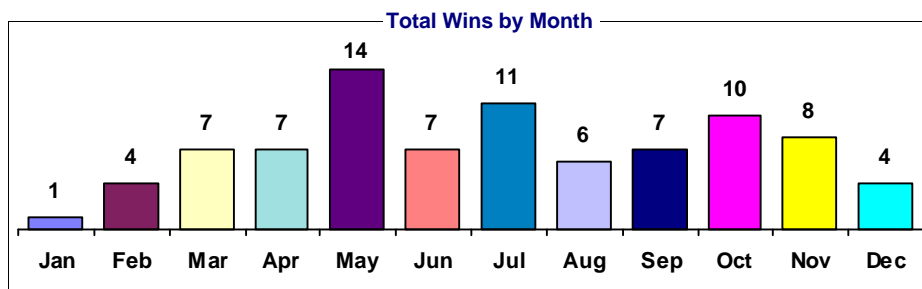

Nepal

Total Wins: 86
Total Dirt Wins: 83
Total Turf Wins: 3
Dirt / Turf: 27.7
Mud %: 14.5
Non-Firm Turf %
Maturity Factor: 42

Type	Freq	% Total	Distance %					Purse %					Days %					FTS		
			<6	=6	6.5-7.5	8-8.5	9-10	>10	<=10	11-20	21-30	31-40	41-50	>50	<=6	7-22	23-36		37-60	>60
1	52	60.5	15.4	26.9	11.5	40.4	5.8		21.2	13.5	11.5	17.3	11.5	25.0		1.07	0.98	1.08	0.64	
2	15	17.4	26.7	33.3	20.0	13.3	6.7		13.3	66.7	6.7	6.7	6.7			0.67	1.13	1.88	1.09	1.99
3	2	2.3					100.0			50.0	50.0					1.24	1.65			
4																				
5	12	14.0	25.0	50.0	8.3	16.7			8.3	16.7	66.7	8.3				1.36	0.92		1.17	0.67
6																				
7	1	1.2					100.0							100.0			2.98			
8	4	4.7			50.0	50.0				25.0	50.0		25.0			0.69	1.36		2.83	
Dirt	83	96.5	18.1	30.1	14.5	32.5	4.8		16.9	24.1	20.5	13.3	9.6	15.7		1.03	1.02	0.98	0.90	0.92
Turf	3	3.5				100.0				33.3	33.3			33.3		0.90	2.06			