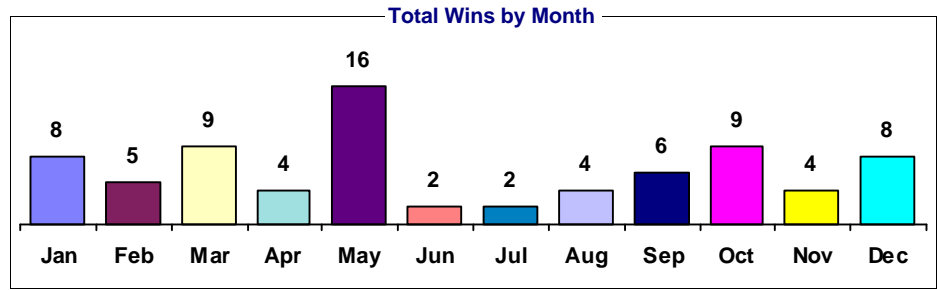

# Mineshaft

**Total Wins:** 77  
**Total Dirt Wins:** 67  
**Total Turf Wins:** 10  
**Dirt / Turf:** 6.7  
**Mud %:** 11.9  
**Non-Firm Turf %:**  
**Maturity Factor:** 54

Type	Freq	% Total	Distance %					Purse %					Days %					FTS		
			<6	=6	6.5-7.5	8-8.5	9-10	>10	<=10	11-20	21-30	31-40	41-50	>50	<=6	7-22	23-36		37-60	>60
1	20	26.0		15.0	20.0	50.0	15.0		10.0	5.0	30.0	5.0	10.0	40.0		0.64	0.34	1.76	3.89	
2	8	10.4			25.0	75.0			12.5		25.0	37.5	12.5	12.5		0.27	0.92	3.06	1.77	
3	1	1.3			100.0								100.0						7.58	
4	5	6.5				60.0	40.0						60.0	40.0			3.05			
5	25	32.5	16.0	20.0	16.0	36.0	12.0			20.0	20.0	20.0	32.0	8.0		0.47	1.28	2.01	0.97	0.16
6	3	3.9			33.3	66.7						33.3	66.7			1.96		1.58		
7	1	1.3				100.0								100.0			2.98			
8	14	18.2		28.6	7.1	50.0	14.3				28.6	14.3	28.6	28.6		0.59	1.56	0.39	1.62	
Dirt	67	87.0	6.0	17.9	16.4	47.8	11.9		4.5	9.0	25.4	16.4	22.4	22.4		0.50	1.11	1.71	2.00	0.29
Turf	10	13.0			20.0	60.0	20.0					10.0	60.0	30.0		0.54	1.85	0.57	0.78	