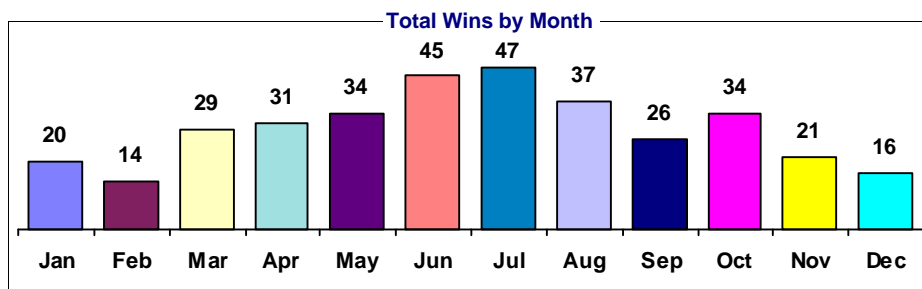

Kingmambo

Total Wins: 354
Total Dirt Wins: 208
Total Turf Wins: 146
Dirt / Turf: 1.4
Mud %: 15.9
Non-Firm Turf %: 17.8
Maturity Factor: 45

Type	Freq	% Total	Distance %							Purse %							Days %					FTS
			<6	=6	6.5-7.5	8-8.5	9-10	>10	<=10	11-20	21-30	31-40	41-50	>50	<=6	7-22	23-36	37-60	>60			
1	133	37.6	3.0	20.3	9.0	49.6	17.3	0.8	9.8	22.6	24.8	12.0	13.5	17.3	1.22	0.88	1.00	1.01	1.59			
2	40	11.3	7.5	17.5	15.0	55.0	5.0		7.5	22.5	35.0	7.5	27.5			0.65	1.59	1.10	0.95	1.12		
3	27	7.6	3.7		3.7	70.4	18.5	3.7		7.4	14.8	29.6	37.0	11.1		0.89	1.19	1.05	0.91	1.53		
4	93	26.3	2.2		3.2	53.8	33.3	7.5	1.1	10.8	17.2	6.5	17.2	47.3		0.77	1.05	1.23	1.25			
5	25	7.1	16.0	28.0	12.0	44.0			4.0	4.0	28.0	28.0	36.0			0.97	0.88	0.66	2.22	0.65		
6	17	4.8				100.0				23.5	17.6	29.4	29.4			0.68	1.14	0.36	2.76	1.25		
7	9	2.5			11.1	77.8	11.1				11.1	11.1	11.1	66.7		1.42	0.99	0.97				
8	10	2.8	10.0	10.0		70.0	10.0				20.0	40.0	10.0	30.0		0.83	1.09	0.55	2.27			
Dirt	208	58.8	5.8	20.2	10.1	51.0	12.5	0.5	8.2	19.2	26.9	14.4	18.8	12.5	0.93	0.85	1.08	0.95	1.52	0.64		
Turf	146	41.2	2.1		3.4	63.7	25.3	5.5	0.7	11.0	16.4	13.7	21.9	36.3		0.81	1.08	1.10	1.23	1.69		