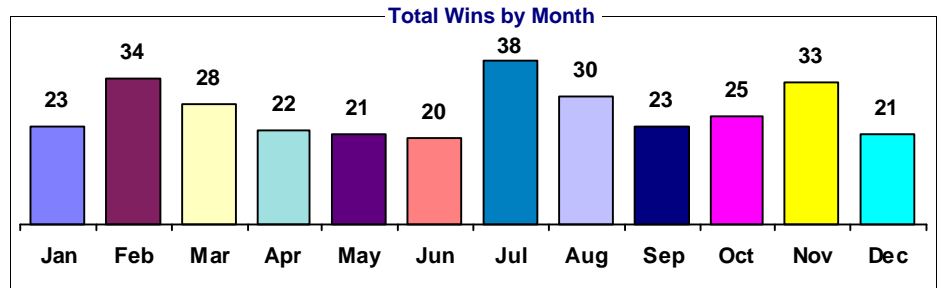

Grindstone

Total Wins: 318
Total Dirt Wins: 299
Total Turf Wins: 19
Dirt / Turf: 15.7
Mud %: 13.7
Non-Firm Turf %: 31.6
Maturity Factor: 43

Type	Freq	% Total	Distance %							Purse %						Days %					FTS
			<6	=6	6.5-7.5	8-8.5	9-10	>10	<=10	11-20	21-30	31-40	41-50	>50	<=6	7-22	23-36	37-60	>60		
1	162	50.9	5.6	27.8	7.4	53.1	4.9	1.2	16.0	25.9	19.8	19.1	9.9	9.3		0.84	1.07	1.22	1.30		
2	53	16.7	7.5	34.0	17.0	41.5			35.8	28.3	9.4	5.7	20.8			1.05	0.95	1.14	0.85	0.85	
3	4	1.3		25.0		75.0				25.0	50.0		25.0			0.62	1.65	1.64			
4	12	3.8			8.3	66.7	16.7	8.3		8.3	8.3	41.7	25.0	16.7		1.14	1.27		1.29		
5	60	18.9	21.7	20.0	15.0	41.7	1.7		10.0	38.3	26.7	8.3	15.0	1.7		1.04	0.96	0.72	1.46	0.81	
6	1	0.3					100.0			100.0						2.94					
7	2	0.6				100.0					50.0		50.0			1.60	1.49				
8	24	7.5		20.8	4.2	66.7	8.3			8.3	33.3	20.8	20.8	16.7		1.16	0.91	0.46	1.89		
Dirt	299	94.0	8.7	26.8	10.4	49.8	3.7	0.7	17.1	27.4	20.4	14.7	13.7	6.7		0.93	1.02	1.04	1.25	0.96	
Turf	19	6.0		5.3	5.3	68.4	15.8	5.3		15.8	21.1	26.3	26.3	10.5		1.14	1.30	0.30	0.82		