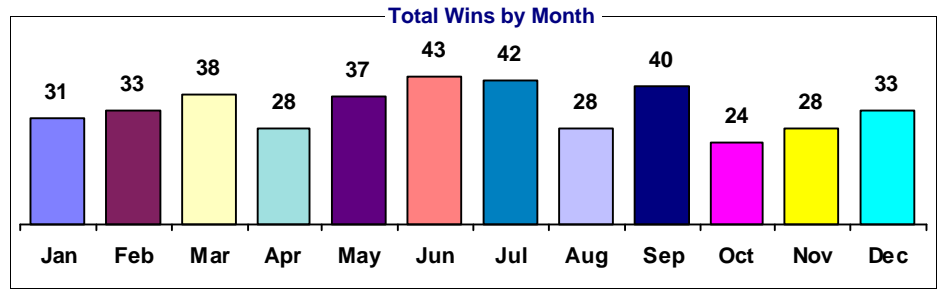

Deputy Commander

Total Wins: 405
Total Dirt Wins: 312
Total Turf Wins: 93
Dirt / Turf: 3.4
Mud %: 12.8
Non-Firm Turf %: 18.3
Maturity Factor: 35

Type	Freq	% Total	Distance %							Purse %					Days %					FTS
			<6	=6	6.5-7.5	8-8.5	9-10	>10	<=10	11-20	21-30	31-40	41-50	>50	<=6	7-22	23-36	37-60	>60	
1	176	43.5	4.0	22.2	10.8	53.4	9.1	0.6	13.1	38.1	18.2	10.8	10.8	9.1	1.85	0.96	1.08	0.80	1.20	
2	54	13.3	3.7	27.8	5.6	53.7	9.3		25.9	40.7	22.2		11.1			1.09	0.56	2.04	0.68	0.55
3	19	4.7	10.5		5.3	63.2	21.1		5.3	26.3	36.8	10.5	21.1			0.78	1.22	2.07		
4	56	13.8	3.6		3.6	62.5	25.0	5.4	5.4	19.6	33.9	10.7	10.7	19.6		0.93	0.98	1.54	0.55	
5	60	14.8	18.3	26.7	8.3	45.0	1.7		8.3	35.0	20.0	8.3	26.7	1.7		1.01	0.97	1.02	1.08	0.40
6	14	3.5	14.3			71.4	14.3			21.4	42.9	21.4	14.3			1.13	0.91	1.09	0.69	0.38
7	4	1.0				100.0					25.0	25.0	50.0			2.40		1.09		
8	22	5.4	4.5	27.3	13.6	50.0	4.5			18.2	40.9	9.1	9.1	22.7		1.14	0.87	0.75	1.55	
Dirt	312	77.0	6.7	24.4	9.6	51.6	7.4	0.3	13.5	36.5	20.8	8.3	13.8	7.1	1.23	1.00	0.97	1.02	1.07	0.49
Turf	93	23.0	6.5		3.2	65.6	21.5	3.2	4.3	20.4	35.5	12.9	15.1	11.8		0.97	0.97	1.55	0.42	0.44