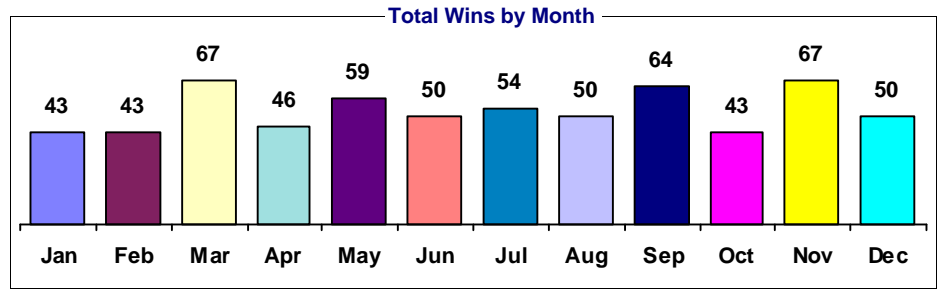

Cee's Tizzy

Total Wins: 636
Total Dirt Wins: 588
Total Turf Wins: 48
Dirt / Turf: 12.3
Mud %: 13.3
Non-Firm Turf %: 8.3
Maturity Factor: 41

Type	Freq	% Total	Distance %					Purse %						Days %					FTS	
			<6	=6	6.5-7.5	8-8.5	9-10	>10	<=10	11-20	21-30	31-40	41-50	>50	<=6	7-22	23-36	37-60		>60
1	371	58.3	5.1	34.0	16.4	40.4	4.0		25.1	20.8	15.4	10.8	9.4	18.6	0.88	0.90	1.09	0.99	1.26	
2	137	21.5	15.3	39.4	22.6	22.6			35.8	41.6	10.2	5.1	7.3			0.92	1.09	0.72	1.36	1.31
3	17	2.7	17.6	5.9	5.9	70.6				11.8	23.5	11.8	52.9			0.46	1.03	2.46	0.95	1.22
4	28	4.4	14.3	7.1	14.3	64.3			3.6	3.6	10.7	14.3	14.3	53.6		0.49	1.74	0.82	0.83	
5	57	9.0	19.3	52.6	8.8	19.3			19.3	26.3	14.0	19.3	19.3	1.8		0.89	1.60	0.45	0.25	0.78
6	2	0.3			50.0	50.0					50.0		50.0					4.74		2.65
7	1	0.2				100.0								100.0			2.98			
8	23	3.6	4.3	21.7	17.4	56.5			4.3	13.0	26.1	8.7	8.7	39.1	11.82	0.97	1.19	0.96		
Dirt	588	92.5	8.8	36.6	17.2	34.9	2.6		26.2	25.9	14.5	10.2	9.9	13.4	0.99	0.91	1.12	0.87	1.21	0.75
Turf	48	7.5	14.6	6.3	12.5	66.7			2.1	6.3	16.7	12.5	29.2	33.3		0.47	1.48	1.37	0.85	1.72