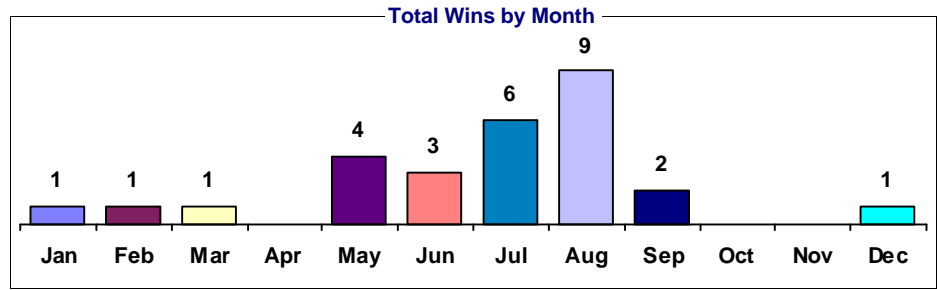

Candy Ride

Total Wins: 66
Total Dirt Wins: 61
Total Turf Wins: 5
Dirt / Turf: 12.2
Mud %: 9.8
Non-Firm Turf %: 20.0
Maturity Factor: 70

Type	Freq	% Total	Distance %							Purse %					Days %					FTS
			<6	=6	6.5-7.5	8-8.5	9-10	>10	<=10	11-20	21-30	31-40	41-50	>50	<=6	7-22	23-36	37-60	>60	
1	11	16.7	18.2	9.1	27.3	45.5			18.2		27.3	9.1	18.2	27.3		0.97	0.62	2.56		
2	4	6.1	50.0				50.0			50.0			50.0			1.09	1.83			
3																				
4																				
5	26	39.4	23.1	26.9	19.2	30.8			11.5	38.5	15.4	3.8	23.1	7.7		0.84	1.13	1.45	0.61	1.09
6	4	6.1	25.0				75.0						100.0			0.98	1.98			1.33
7	1	1.5					100.0							100.0				4.35		
8	20	30.3	15.0	15.0	35.0	30.0	5.0			20.0	30.0	5.0		45.0		0.83	0.96	1.10	1.70	
Dirt	61	92.4	21.3	18.0	24.6	34.4	1.6		8.2	26.2	21.3	4.9	16.4	23.0		0.81	1.11	1.57	0.75	2.19
Turf	5	7.6	20.0				80.0						80.0	20.0		0.68	1.54	1.43		8.23