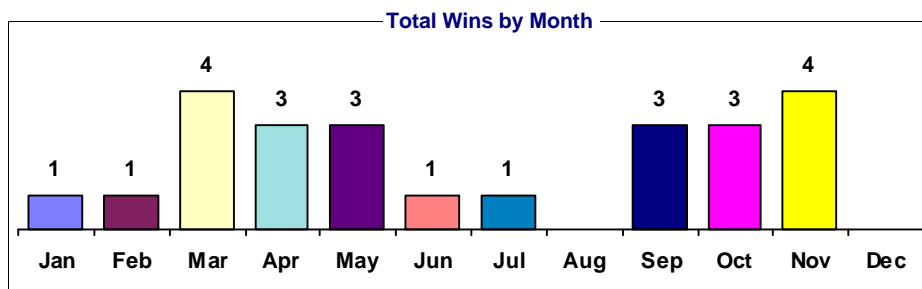

# Birdstone

**Total Wins:** 24  
**Total Dirt Wins:** 24  
**Total Turf Wins:**  
**Dirt / Turf:**  
**Mud %:** 20.8  
**Non-Firm Turf %**  
**Maturity Factor:** 50

Type	Freq	% Total	Distance %					Purse %					Days %					FTS		
			<6	=6	6.5-7.5	8-8.5	9-10	>10	<=10	11-20	21-30	31-40	41-50	>50	<=6	7-22	23-36		37-60	>60
1	1	4.2					100.0							100.0		3.41				
2	2	8.3				100.0				100.0					2.18					
3																				
4																				
5	14	58.3	14.3	42.9		42.9				28.6	21.4	28.6	21.4		0.91	1.54	0.69		1.16	
6																				
7																				
8	7	29.2	14.3	42.9		42.9				14.3	14.3		28.6	42.9	0.40	1.17	0.79	3.24		
Dirt	24	100.0	12.5	37.5		45.8	4.2			29.2	16.7	16.7	20.8	16.7	0.77	1.50	0.71	1.02	3.19	
Turf																				