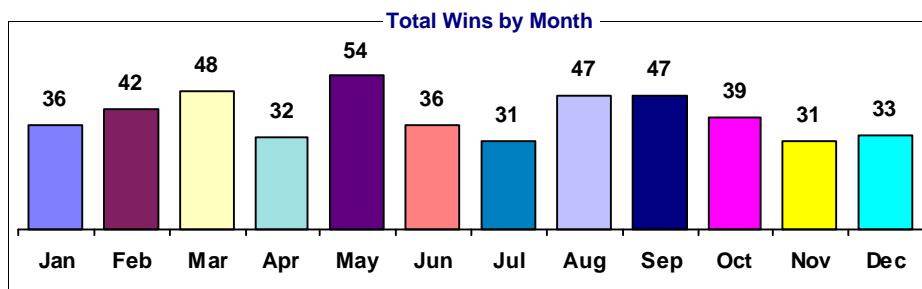

A.P. Indy

Total Wins: 476
Total Dirt Wins: 378
Total Turf Wins: 98
Dirt / Turf: 3.9
Mud %: 16.4
Non-Firm Turf %: 16.3
Maturity Factor: 45

| Type | Freq | % Total | Distance % | | | | | Purse % | | | | | Days % | | | | | FTS | | |
|------|------|---------|------------|------|---------|-------|------|---------|------|-------|-------|-------|--------|------|------|------|-------|------|-------|------|
| | | | <6 | =6 | 6.5-7.5 | 8-8.5 | 9-10 | >10 | <=10 | 11-20 | 21-30 | 31-40 | 41-50 | >50 | <=6 | 7-22 | 23-36 | | 37-60 | >60 |
| 1 | 186 | 39.1 | 4.8 | 23.1 | 17.7 | 43.0 | 11.3 | | 8.1 | 25.3 | 19.9 | 10.8 | 14.0 | 22.0 | 0.88 | 0.79 | 1.14 | 1.48 | 0.90 | |
| 2 | 73 | 15.3 | 11.0 | 23.3 | 24.7 | 35.6 | 5.5 | | 9.6 | 39.7 | 16.4 | 8.2 | 26.0 | | | 0.59 | 1.22 | 1.60 | 1.39 | 1.43 |
| 3 | 23 | 4.8 | 17.4 | | 4.3 | 47.8 | 26.1 | 4.3 | | 21.7 | 30.4 | 21.7 | 21.7 | 4.3 | | 1.01 | 1.05 | 0.90 | 1.03 | 0.90 |
| 4 | 59 | 12.4 | 8.5 | 1.7 | 5.1 | 61.0 | 20.3 | 3.4 | | 15.3 | 22.0 | 6.8 | 11.9 | 44.1 | | 0.70 | 0.88 | 1.56 | 1.45 | |
| 5 | 84 | 17.6 | 16.7 | 23.8 | 21.4 | 35.7 | 2.4 | | 6.0 | 22.6 | 26.2 | 11.9 | 29.8 | 3.6 | | 0.83 | 0.93 | 1.36 | 1.59 | 0.87 |
| 6 | 9 | 1.9 | 22.2 | | | 77.8 | | | | 11.1 | 22.2 | | 44.4 | 22.2 | | 0.42 | 2.55 | | | 1.18 |
| 7 | 7 | 1.5 | | | | 100.0 | | | | | 42.9 | 14.3 | 14.3 | 28.6 | | 0.91 | 1.28 | 0.62 | 1.19 | |
| 8 | 35 | 7.4 | 8.6 | 17.1 | 11.4 | 45.7 | 17.1 | | | 2.9 | 20.0 | 2.9 | 20.0 | 54.3 | | 0.40 | 1.40 | 1.10 | 1.62 | |
| Dirt | 378 | 79.4 | 9.0 | 22.8 | 19.3 | 40.2 | 8.7 | | 7.1 | 25.4 | 20.6 | 9.8 | 20.4 | 16.7 | 0.53 | 0.72 | 1.16 | 1.44 | 1.21 | 1.26 |
| Turf | 98 | 20.6 | 11.2 | 1.0 | 4.1 | 62.2 | 18.4 | 3.1 | | 15.3 | 25.5 | 10.2 | 17.3 | 31.6 | | 0.77 | 1.07 | 1.20 | 1.23 | 1.26 |